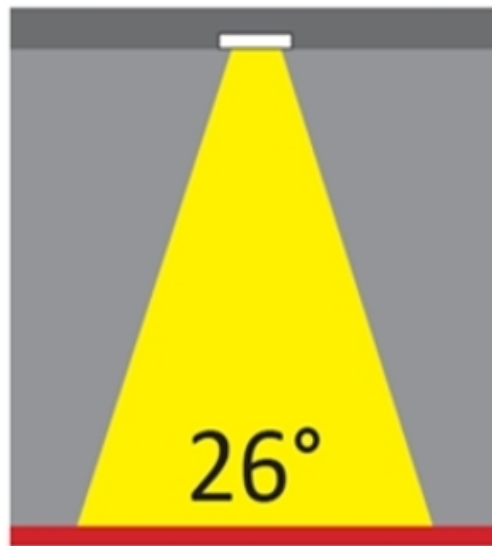

DIXIT RA8 RECESSED

A56121-

PROJECT	
TYPE	
SPECIFIER	
QUANTITY	
DATE	

	DP	DV		Order Example		K°
Dimming	Phase	0-10V		L5XXXXXX-DV-30K		
Color Temperature	27K	30K	35K	40K		K°
	2700K	3000K	3500K	4000K	0-10V	3000K

A