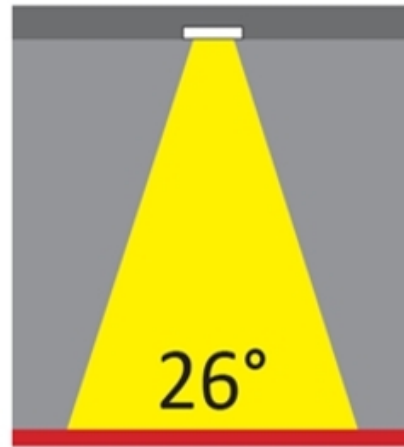

DIXIT RA8 RECESSED

A56061-

PROJECT	
TYPE	
SPECIFIER	
QUANTITY	
DATE	

RA 8 TL DIXIT LED 6.5W 550 lm				R:100%				I.Max:2958 Cd/Klm			
H[m]	D[m]	Max lux	Med lux	Alpha=26°		H[m]	D[m]	Max lux	Med lux	Beta=26°	
1.00	0.47	1508	939			1.00	0.47	1508	939		
2.00	0.94	377	235			2.00	0.94	377	235		
3.00	1.41	168	104			3.00	1.41	168	104		
4.00	1.89	94	59			4.00	1.89	94	59		
5.00	2.36	60	38			5.00	2.36	60	38		

Dimming	DP	DV	K°
	Phase	0-10V	
Color Temperature	27K	30K	K°
	2700K	3000K	

Order Example **L5XXXXXX-DV-30K**

0-10V **3000K**