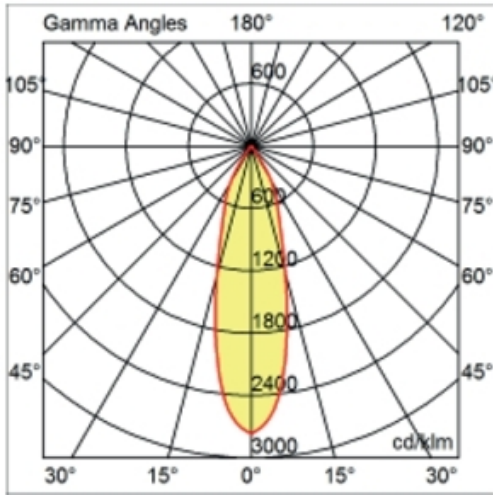

DIXIT RA8 RECESSED

A56061-

PROJECT	
TYPE	
SPECIFIER	
QUANTITY	
DATE	

RA 8 TL DIXIT LED 6.5W 550 lm				R:100%				I.Max:2958 Cd/Klm			
H[m]	D[m]	Max lux	Med lux	Alpha=26°		H[m]	D[m]	Max lux	Med lux	Beta=26°	
1.00	0.47	1508	939			1.00	0.47	1508	939		
2.00	0.94	377	235			2.00	0.94	377	235		
3.00	1.41	168	104			3.00	1.41	168	104		
4.00	1.89	94	59			4.00	1.89	94	59		
5.00	2.36	60	38			5.00	2.36	60	38		

Dimming	DP	DV	K°
	Phase	0-10V	
Color Temperature	27K	30K	K°
	2700K	3000K	

Order Example **L5XXXXXX-DV-30K**

0-10V **3000K**